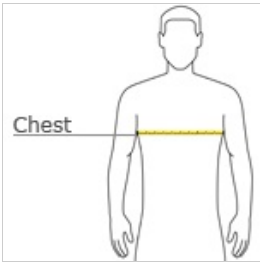

CARE INSTRUCTIONS

Machine wash cold, inside out with like colors. Only non-chlorine bleach when needed. Tumble dry medium. Do not iron.

front

back

HOW TO MEASURE

CHEST
Measure under the arm and around the fullest part of the chest with arms down, keeping tape horizontal.

SIZE CHART

| | S | M | L | XL | 2XL | 3XL | 4XL | 5XL | 6XL |
|-------|-------|-------|-------|-------|-------|-------|-------|-------|-------|
| Chest | 35-37 | 38-40 | 41-43 | 44-46 | 47-49 | 50-53 | 54-57 | 58-60 | 61-63 |